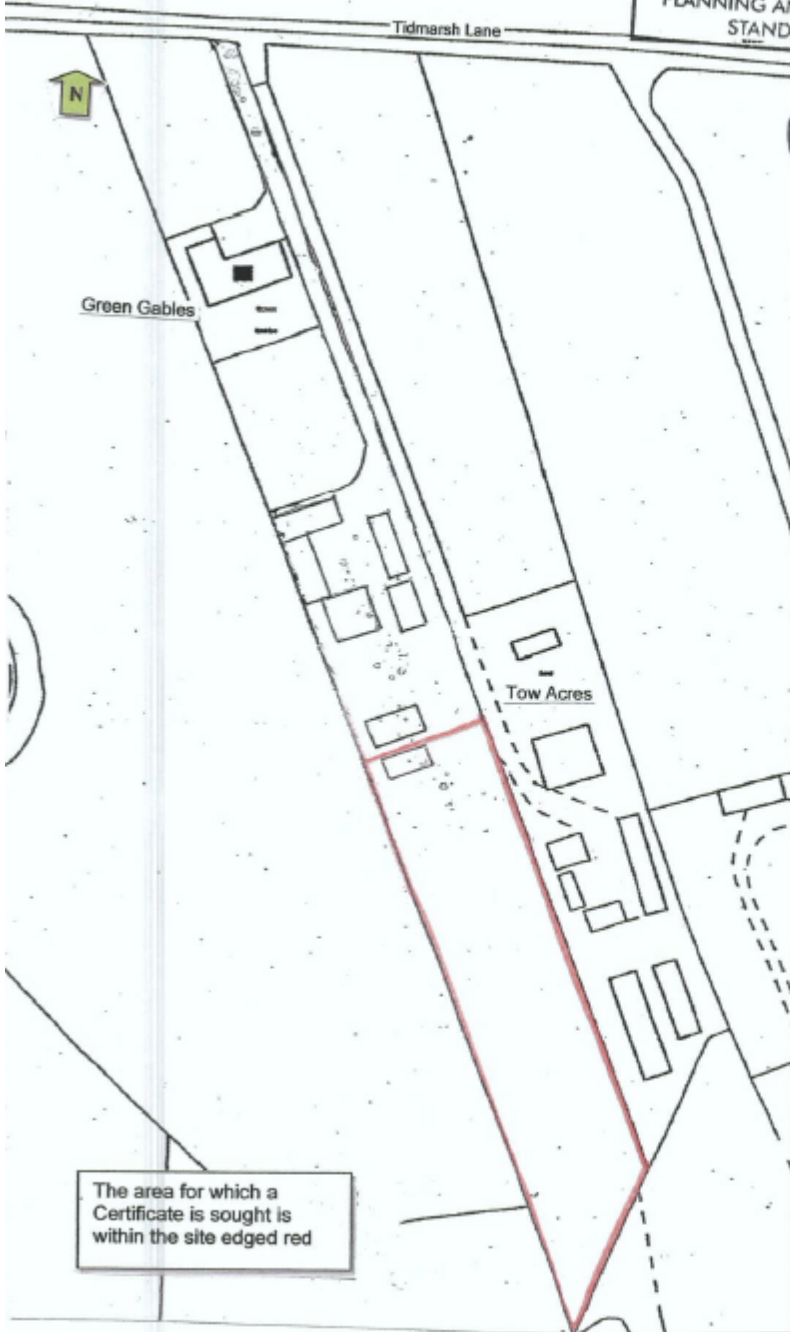

WEST BERKSHIRE DISTRICT
COUNCIL
- 2 OCT 2007
PLANNING AND TRADING
STANDARDS

07/02172

The area for which a
Certificate is sought is
within the site edged red

Do not scale except for planning & building
regulations purposes

Location:
Land south of Green Gables,
Tidmarsh Lane, Tidmarsh
RG8 8HG

Drawing title:
Identification plan

Scale:
1:1,250

Date:
October 2007

Drawing number:
MLP/PH/01